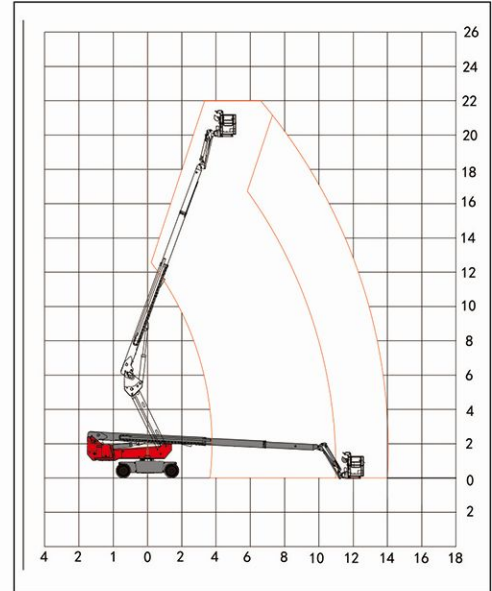

Model	HT226JE	HT240JE	HT290JE
Size			
Max. Working Height	22.3m	24.3m	28.5m
Max. Platform Height	20.3m	22.3m	26.8m
Max. Outreach	13.2m	15.5m	16.8m/18.9m
Maximum horizontal work amplitude	13.8m	16.1m	17.4m/19.5m
A Length (stowed)	8.93m	10.02m	11.5m
B Width (stowed)	2.47m	2.47m	2.49m
C Height (stowed)	2.7m	2.7m	2.84m
D Wheelbase	2.81m	2.81m	3m
Ground Clearance	0.29m	0.29m	0.3m
Platform Size(L*W*H)	2.44*0.9*1.1m		
Performance			
Lift Capacity (Restricted/Unrestricted)	454/300kg	454/300kg	454/300kg
Max. Load number (Restricted/Unrestricted)	3pers/2pers		
Drive Speed (Stowed)	5.0km/h	5.0km/h	5.1km/h
Drive Speed (Raised)	1.1km/h	1.1km/h	1.1km/h
Gradeability (4WD)	40%	40%	40%
Turntable Rotation(Angle/Continuity)	360°continuous	360°continuous	360°continuous
Platform Rotation	180°	180°	180°
Max. Tilt Angle(front to back/side to side)	5°	5°	5°
Turning Radius (Inside/Outside)	2.4m/5.75m	2.4m/5.75m	3.67/6.9m
Turntable Tailswing(Stowed)	2.3m	2.3m	2.45m
Max. Lateral Force(Restricted/Unrestricted)	/	/	/
Max. Wind Speed	/	/	/
Tire Specification/ Type	33*12-20 (solid tire)	315-55D20 (Foam filled tire)	36*14-20(solid tire)
Power			
Driving/Steering	4x2	4x2	4x2
	140L	140L	180L
Battery	48V / 460 Ah (Lithium battery)	48V460AH (Lithium battery)	80V460AH (Lithium battery)
Charger	100-240V AC/60A	100-240V AC/60A	100-240V AC/80A
Weight			
Weight	9800kg	10700kg	13500kg

HT226JE